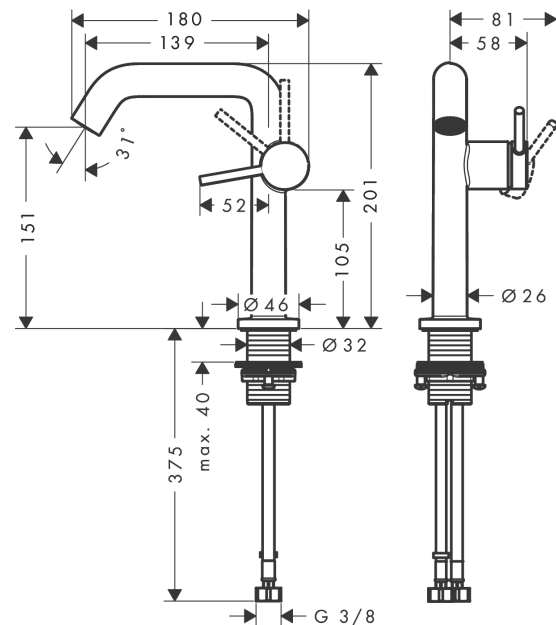

Tecturis S

Single lever basin mixer 150 Fine CoolStart EcoSmart+ without waste set

Finish: **Chrome** Article Number: **73341000**

Description

product features

- ComfortZone 150
- projection: 139 mm
- spout height: 151 mm
- handle variant: lever handle
- spray type: normal spray
- maximum flow rate at 3 bar: 4 l/min
- ceramic cartridge
- suitable for continuous flow water heaters
- connection type: G 3/8 connections
- connection dimension: DN15
- cold water in basic handle position
- EU taxonomy: max. 6 l/min - Substantial Contribution (SC) possible

Technology

Design awards

Product image

Scale drawing

Flowchart